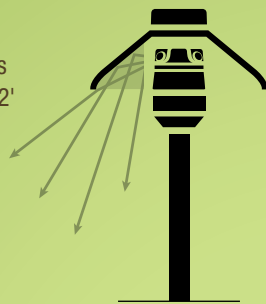

## LED Energy & Cost Comparison

- Directs light where it needs to go with an even 10' to 12' spread of light, efficiently controlled, with no glare or drastic cutoffs.

- Sealed/integrated, moisture-proof design.

- Kichler's Design Pro LED module delivers high lumen output and energy efficiency.