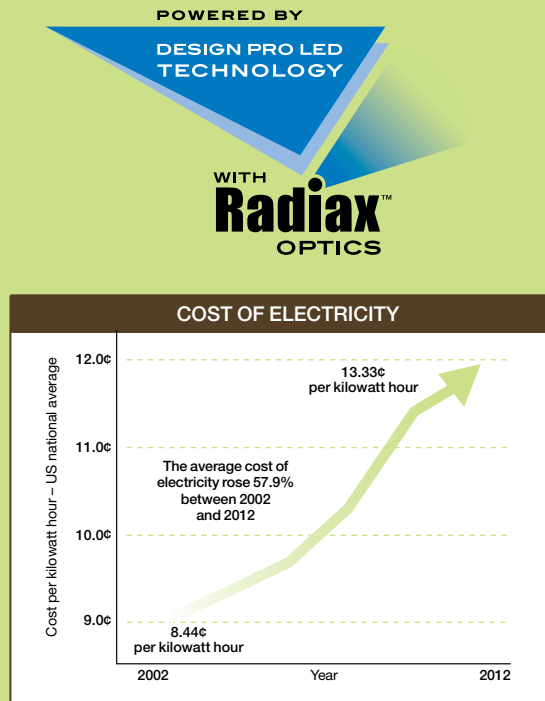

What “Powered by Design Pro LED Technology” means to you:

Professional-grade LED lighting and system components, designed and engineered for optimum all-weather performance with natural lighting effects, deliver professional results.

With Design Pro LED technology, now available with our Radiax™ optics, you get extremely efficient, state-of-the-art fixtures that deliver light with a range of Kelvin temperatures and the right amount of lumens to enhance any exterior design – and illuminate a specific application the way it was intended.

Plus, Design Pro LED gives homeowners long-term cost savings since the fixtures use 80% less electricity than traditional lighting.

The complete Kichler Landscape Lighting collection features an extensive selection of Design Pro LED fixtures that enhance any landscape lighting job.

LED Energy & Cost Comparison