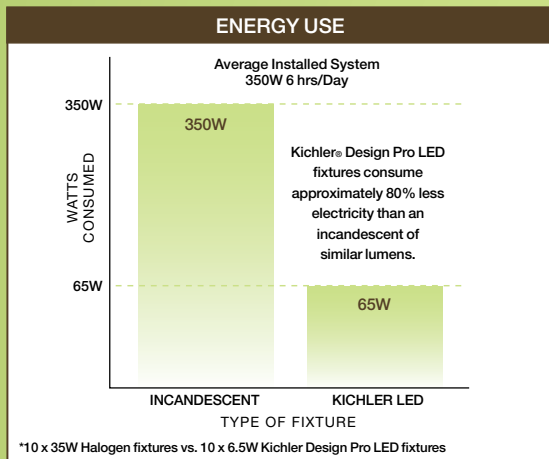

What “Powered by Design Pro LED Technology” means to you:

Professional-grade LED lighting and system components, designed and engineered for optimum all-weather performance with natural lighting effects, deliver professional results.

With Design Pro LED technology, now available with our Radiax™ optics, you get extremely efficient, state-of-the-art fixtures that deliver light with a range of Kelvin temperatures and the right amount of lumens to enhance any exterior design – and illuminate a specific application the way it was intended.

Plus, Design Pro LED gives homeowners long-term cost savings since the fixtures use 80% less electricity than traditional lighting.

The complete Kichler Landscape Lighting collection features an extensive selection of Design Pro LED fixtures that enhance any landscape lighting job.

LED Energy & Cost Comparison