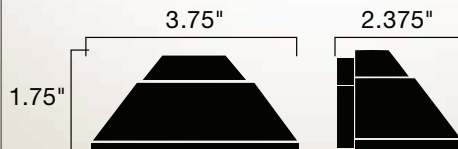

FLAT MINI DECK

Small size, simple styling and economical thermoplastic resin construction. Ideal for lighting along decks, porch steps and above stairways in salt air environments.

15165 AZ - Architectural Bronze™

Durable thermoplastic composite resin, one-piece construction. Extremely resistant to impact, weather and the effects of UV.

12V T5 wedge base socket

6.5-W(VA) 918X (17022) Xenon light source
Power usage at 12V AC input
VA MAX: 6.5-W(VA)

4-W(VA) 901X (17021)

2W (18039-18041) see page 159
Compares up to 16W Xenon
Light distribution may be affected by location of sockets

71" of usable #18-2, SPT-1-W leads
Cable connector supplied

NA

Stainless Steel surface mounting bracket

Mounting Height	1'	2'	3'	4'	5'	6'	7'
6"	1.9	.03	-	-	-	-	-
12"	2.4	.4	-	-	-	-	-
30"	.9	.4	.2	-	-	-	-

WT165

LandLight
Enhance The Night

**EASILY CONVERTED
TO LED WITH THE
APPROPRIATE BULB**

Hybrid Deck & Patio

Bring Outdoor Living Areas Into
The Light

Enhance The Night - www.landlight.ca