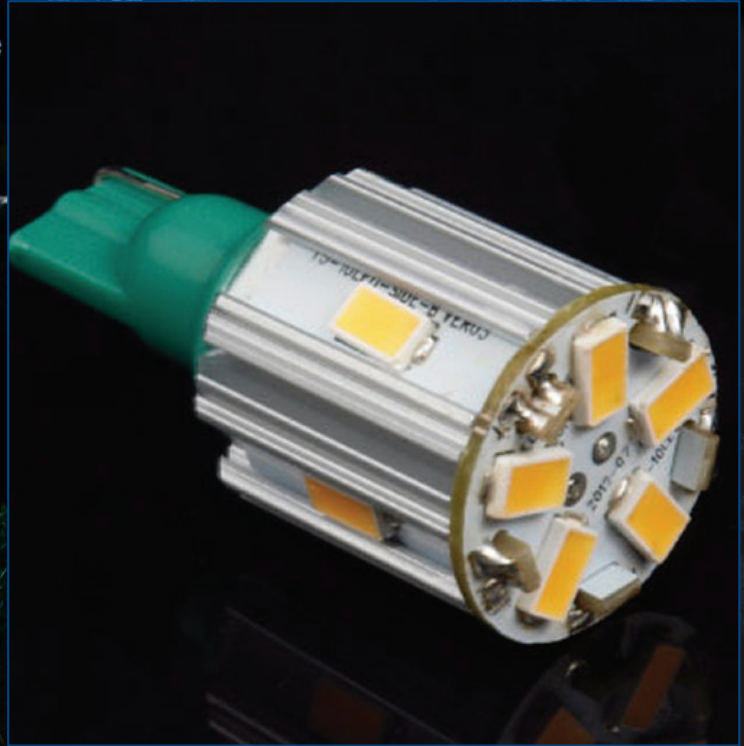

## LED 1.80W T5 WEDGE SOCKET

### Specifications and Dimensions:

- Solid aluminum heat sink – to dissipate heat allowing for longer lamp life, and for use in enclosed fixtures.
- Up to 35,000hr lamp life (IES LM-80 lumen maintenance test) high efficiency 94+ lumens per watt color temperature matched to our MR16 LED lamp 912, 918 & 921 Replacement
- 3000K
- 200 Lumens
- 1.8 Watts
- 19 mm x 39 mm

WTT5LED

  
**LandLight**  
Enhance The Night

The LED 19MM T5 WEDGE lamp replaces a typical halogen 912, 918 and 921 bulb, operates below 40°C (104°F), and produces 200 or more lumens in a 3000 Kelvin (halogen equivalent) color temperature.