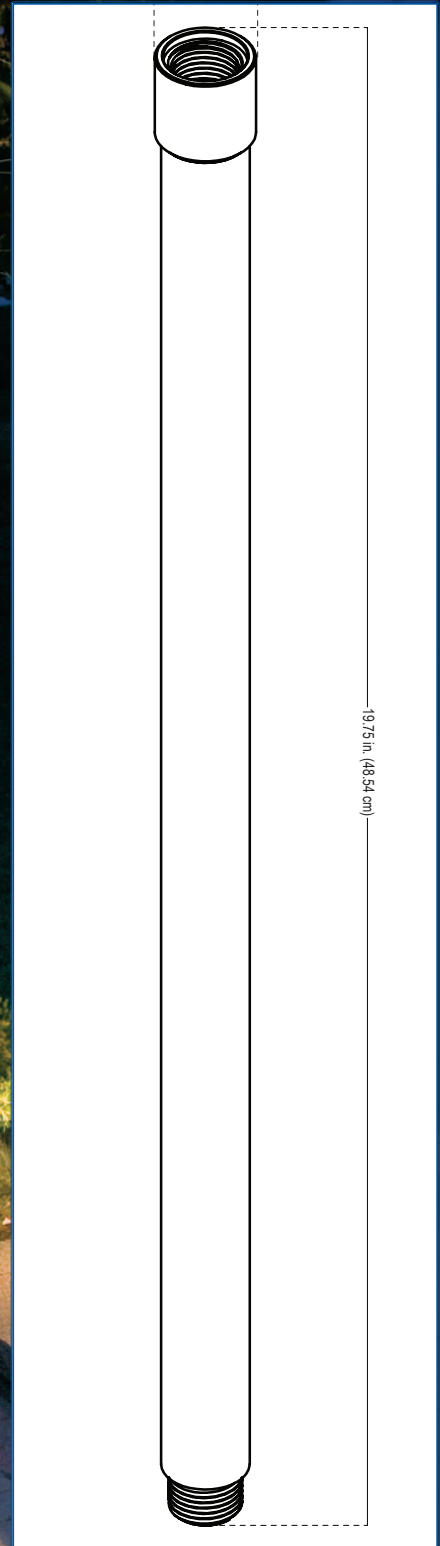

BRASS 18" RISER

**LandLight**
Enhance The Night

WTRISER18

Specifications/Features:

- Brass Stem, aged brass finish
- Female threaded top sized to fit ALLIANCE fixtures
- Male threaded bottom to fit ALLIANCE ground stakes
- Lifetime warranty on fixture housing