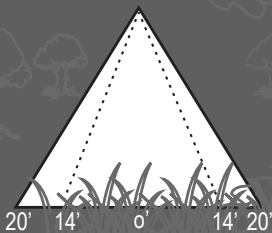

BRASS AREA LIGHT HAT

Specifications and Features:

Body: Brass area light hat, aged brass finish

Lens: Polycarbonate frosted lens secured with silicone to the collar and hat

Collar: Adjustable brass collar with thumb screw, aged brass finish

Warranty: Lifetime warranty

Diameter: 12 in. (30.48 cm)
Height: 3.55 in. (9.01 cm)
Lens Height: 1.5 in. (3.81 cm)
Lens Diameter: 2 in. (5.08 cm)

LandLight
Enhance The Night

WT800

**HAT ONLY, STEMS
SOLD SEPARATELY**

**EASILY CONVERTED
TO LED WITH THE
APPROPRIATE BULB**

ALSTEM12
14' to 20' Diameter

ALSTEM18
18' to 26' Diameter

ALSTEM24
20' to 32' Diameter

Enhance The Night - www.landlight.ca