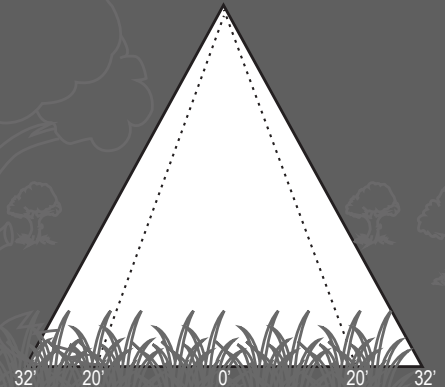

Warranty: Lifetime warranty

Diameter: 12 in. (30.48 cm)
Height: 3.55 in. (9.01 cm)
Lens Height: 1.5 in. (3.81 cm)
Lens Diameter: 2 in. (5.08 cm)

LandLight
Enhance The Night

WT800

**HAT ONLY, STEMS
SOLD SEPARATELY**

**EASILY CONVERTED
TO LED WITH THE
APPROPRIATE BULB**

ALSTEM12
14' to 20' Diameter

ALSTEM18
18' to 26' Diameter

ALSTEM24
20' to 32' Diameter

Enhance The Night - www.landlight.ca