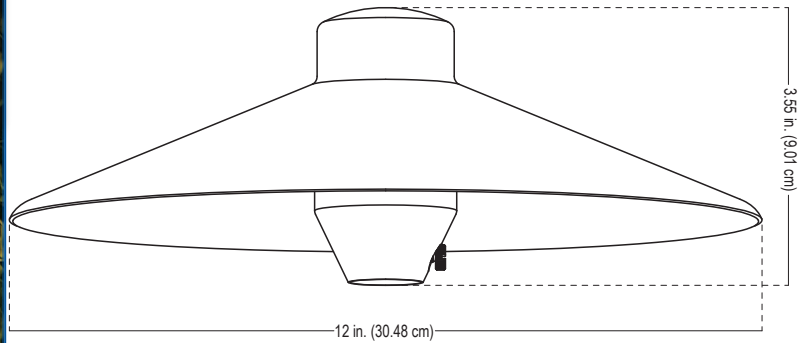

BRASS AREA LIGHT HAT

Specifications and Features:

Body: Brass area light hat, aged brass finish

Lens: Polycarbonate frosted lens secured with silicone to the collar and hat

Collar: Adjustable brass collar with thumb screw, aged brass finish

Warranty: Lifetime warranty

Diameter: 12 in. (30.48 cm)
Height: 3.55 in. (9.01 cm)
Lens Height: 1.5 in. (3.81 cm)
Lens Diameter: 2 in. (5.08 cm)

LandLight
Enhance The Night

WT800

**HAT ONLY, STEMS
SOLD SEPARATELY**

**EASILY CONVERTED
TO LED WITH THE
APPROPRIATE BULB**

ALSTEM12
14' to 20' Diameter

ALSTEM18
18' to 26' Diameter

ALSTEM24
20' to 32' Diameter

Enhance The Night - www.landlight.ca