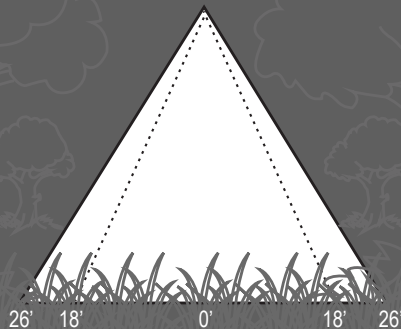

BRASS AREA LIGHT HAT

Specifications and Features:

Body: Brass area light hat, aged brass finish

Lens: Polycarbonate frosted lens secured with silicone to the collar and hat

Collar: Adjustable brass collar with thumb screw, aged brass finish

Warranty: Lifetime warranty

Diameter: 12 in. (30.48 cm)
Height: 3.55 in. (9.01 cm)
Lens Height: 1.5 in. (3.81 cm)
Lens Diameter: 2 in. (5.08 cm)

LandLight
Enhance The Night

WT800

**HAT ONLY, STEMS
SOLD SEPARATELY**

**EASILY CONVERTED
TO LED WITH THE
APPROPRIATE BULB**

ALSTEM12
14' to 20' Diameter

ALSTEM18
18' to 26' Diameter

ALSTEM24
20' to 32' Diameter

Enhance The Night - www.landlight.ca