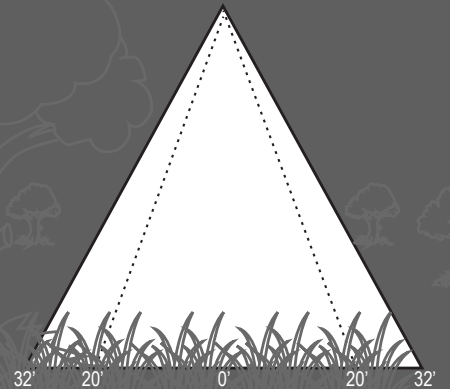

BRASS AREA LIGHT HAT

Specifications and Features:

Body: Brass area light hat, aged brass finish

Lens: Polycarbonate clear lens with rubber gaskets

Warranty: Lifetime warranty

Diameter: 13 in. (33.02 cm)
Height: 2.5 in. (6.35 cm)
Lens Height: 2.75 in. (6.98 cm)
Lens Diameter: 1.5 in. (3.81 cm)

LandLight
Enhance The Night

WT600

**HAT ONLY, STEMS
SOLD SEPARATELY**

**EASILY CONVERTED
TO LED WITH THE
APPROPRIATE BULB**

ALSTEM12
14' to 20' Diameter

ALSTEM18
18' to 26' Diameter

ALSTEM24
20' to 32' Diameter