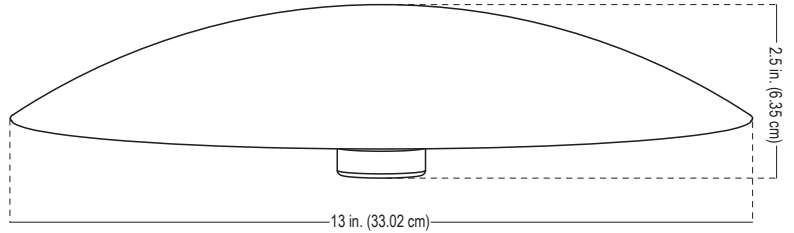

BRASS AREA LIGHT HAT

Specifications and Features:

Body: Brass area light hat, aged brass finish

Lens: Polycarbonate clear lens with rubber gaskets

Warranty: Lifetime warranty

Diameter: 13 in. (33.02 cm)
Height: 2.5 in. (6.35 cm)
Lens Height: 2.75 in. (6.98 cm)
Lens Diameter: 1.5 in. (3.81 cm)

LandLight
Enhance The Night

WT600

**HAT ONLY, STEMS
SOLD SEPARATELY**

**EASILY CONVERTED
TO LED WITH THE
APPROPRIATE BULB**

ALSTEM12
14' to 20' Diameter

ALSTEM18
18' to 26' Diameter

ALSTEM24
20' to 32' Diameter