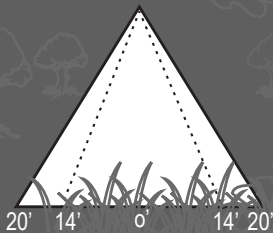

BRASS AREA LIGHT HAT

Specifications and Features:

Body: Brass area light hat, aged brass finish

Lens: Polycarbonate clear lens with rubber gaskets

Warranty: Lifetime warranty

Diameter: 13 in. (33.02 cm)
Height: 2.5 in. (6.35 cm)
Lens Height: 2.75 in. (6.98 cm)
Lens Diameter: 1.5 in. (3.81 cm)

LandLight
Enhance The Night

WT600

**HAT ONLY, STEMS
SOLD SEPARATELY**

**EASILY CONVERTED
TO LED WITH THE
APPROPRIATE BULB**

ALSTEM12
14' to 20' Diameter

ALSTEM18
18' to 26' Diameter

ALSTEM24
20' to 32' Diameter