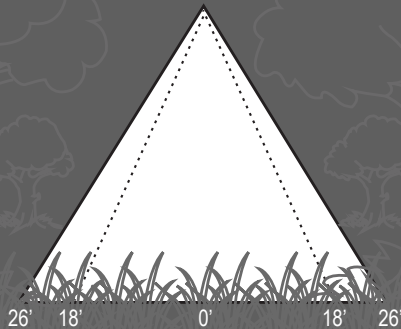

BRASS AREA LIGHT HAT

Specifications and Features:

Body: Brass area light hat, aged brass finish

Lens: Polycarbonate clear lens with rubber gaskets

Warranty: Lifetime warranty

Diameter: 13 in. (33.02 cm)
Height: 2.5 in. (6.35 cm)
Lens Height: 2.75 in. (6.98 cm)
Lens Diameter: 1.5 in. (3.81 cm)

LandLight
Enhance The Night

WT600

**HAT ONLY, STEMS
SOLD SEPARATELY**

**EASILY CONVERTED
TO LED WITH THE
APPROPRIATE BULB**

ALSTEM12
14' to 20' Diameter

ALSTEM18
18' to 26' Diameter

ALSTEM24
20' to 32' Diameter